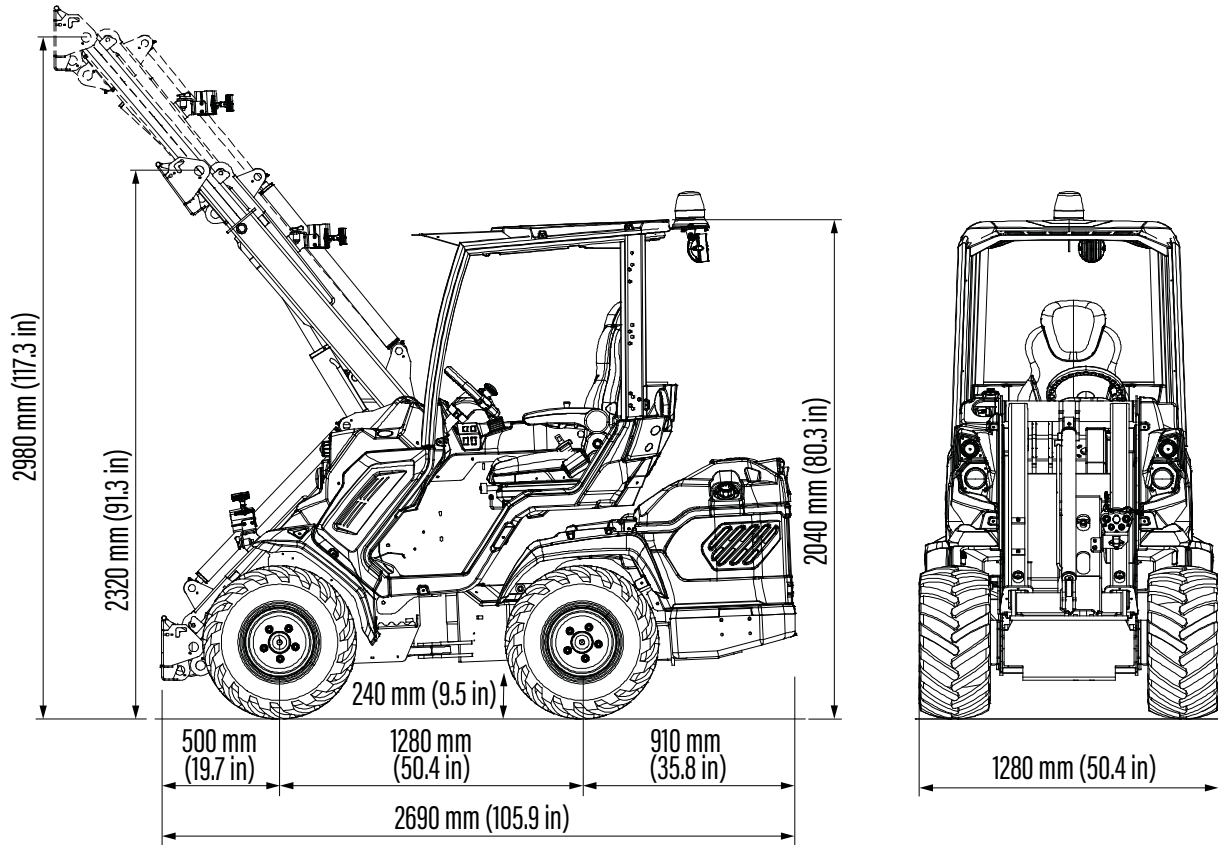

EZ SERIES: EZ7

<http://tiny.cc/EZ7seriesEN>

 MAX LIFTING CAPACITY 1650 kg	 BATTERY CAPACITY 16,5 kWh	 SPEED 12 km/h	 FLOW RATE 35 l/min	 LIFT HEIGHT 2,9 m
--	---	---	--	---

Model	EZ 7
Transmission	Hydrostatic
Drive speed (max.) ⁽¹⁾	12 km/h (7.5 mph)
Aux. hydraulics oil flow	35 l/min (9.3 GPM)
Max. lifting height	2,90 m (114 in)
Tipping load, max. ⁽²⁾	2070 kg (4563 lbs)
Lifting capacity straight, max. ⁽³⁾	1650 kg (3637 lbs)
Breakout force / 50 cm	1700 kg (3748 lbs)
Pushing force (c)	2050 kgf (2050 kp)
Average ground pressure (w/standard tires)	1135 kg/m ² (232 lbs/sqft)
Turning radius: inside/outside	825/2090 mm (32.5/82.3 in)
Standard tires (Tractor profile)	26X12.00-12 ET-50
Weight	1860 kg (4110 lbs)
Product Code	C962020
EZ7 Pack 1 (ACI with Muti-functions joystick)	C962021

Daily work cycle in hours ⁽⁴⁾

⁽¹⁾ Maximum speed that can be achieved with the largest diameter tires available, on a flat surface and machine without attachments.

⁽²⁾ Tipping limit, when the machine is straight, with rear weights and boom lifted just off the ground. Weight of attachment included.

Note: Refer to the Operator's manual for the comprehensive load diagram.

Tires size	Height	Width
23X8.50-12	2020 mm (79.5 in)	1070 mm (42.2 in)
23X10.50-12 ET-25	2020 mm (79.5 in)	1130 mm (44.5 in)
26X12.00-12 ET-50	2040 mm (80.3 in)	1280 mm (50.4 in)
27X8.50-15	2080 mm (81.9 in)	1070 mm (42.1 in)
27X10.50-15	2080 mm (81.9 in)	1150 mm (45.3 in)

EZ 7 / EZ8 - OPTIONS

Options	Code
Tractor tires 23x8.50-12, set of 4	C884005
Trailer coupling (not compatible with C883036)	C885014
Turf tires 23x10.50-12 ET-25, set of 4	C884008
Turf tires 23x8.50-12, set of 4	C884006
Turf tires 26x12.00-12 ET-50, set of 4	C884010
Wheel spacer 10 mm (0.4 in), set of 4 (max. 1 pcs for wheel)	C880090
Wheel spacer 55 mm (2.2 in), set of 4 (max. 1 pcs for wheel)	C885010
ACI Upgrade	C090027