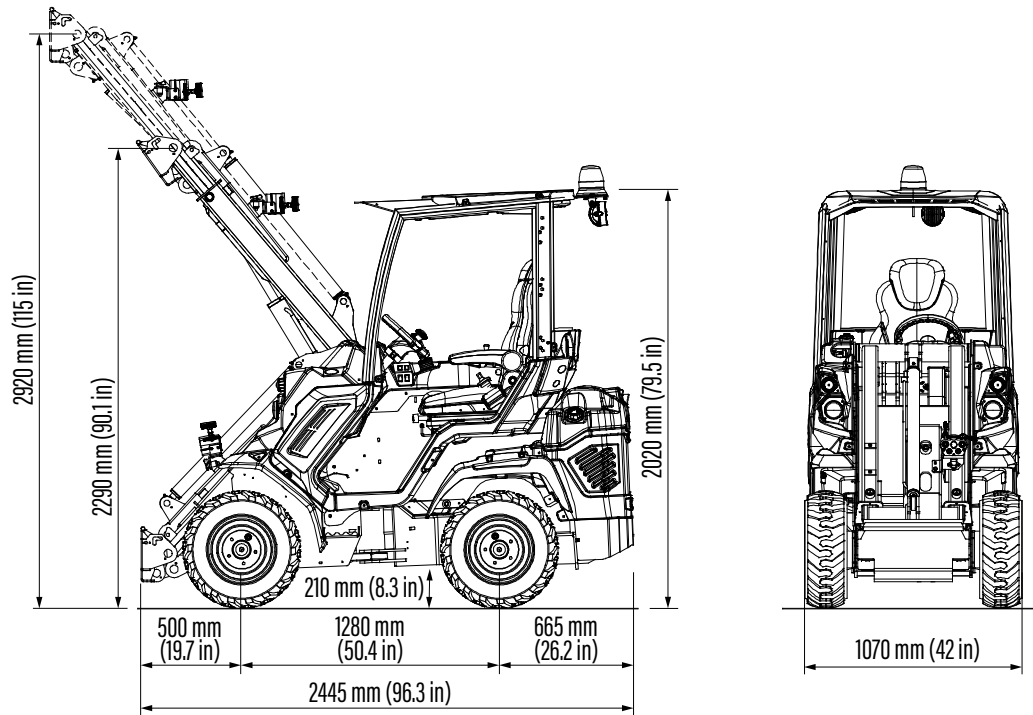

6 SERIES: 6.3+ K

<http://tiny.cc/6seriesEN>

 MAX LIFTING CAPACITY 1120 kg	 ENGINE POWER 25 hp	 SPEED 9 km/h	 FLOW RATE 50 l/min	 LIFT HEIGHT 2,92 m
--	--	--	--	--

ACI
ATTACHMENT
CONTROL
INTERFACE

Model	6.3+ K
Engine	Kubota D1305 - 3 cylinder - 1261 cc.
Emission Standard	Stage V and Tier 4 Final
Power (Iso Gross) / Torque	25 HP / 85 Nm @ 1700 rpm
Fuel	Diesel
Transmission	Hydrostatic
Drive speed (max.) ⁽¹⁾	9 km/h (5.6 mph)
Aux. hydraulics oil flow	50 l/min (13.2 GPM)
Max. lifting height	2,92 m (115 in)
Tipping load, max. ⁽²⁾	1400 kg (3086 lbs)
Lifting capacity straight, max. ⁽³⁾	1120 kg (2469 lbs)
Breakout force / 50 cm	1400 kg (3086 lbs)
Pushing force (c)	1690 kgf (1690 kp)
Average ground pressure (w/standard tires)	1022 kg/m ² (209 lbs/sqft)
Turning radius: inside/outside	905/2020 mm (35.6/79.5 in)
Standard tires (Tractor profile)	23X8.50-12
Weight	1400 kg (3090 lbs)
Product Code	C961015

⁽¹⁾ Maximum speed that can be achieved with the largest diameter tires available, on a flat surface and machine without attachments.

⁽²⁾ Tipping limit, when the machine is straight, with rear weights and boom lifted just off the ground. Weight of attachment included.

Tires size	Height	Width
23X8.50-12	2020 mm (79.5 in)	1070 mm (42 in)
23X10.50-12 ET-25	2020 mm (79.5 in)	1130 mm (44.5 in)
26X12.00-12 ET-50	2040 mm (80.3 in)	1280 mm (50.4 in)
27X8.50-15	2080 mm (81.9 in)	1070 mm (42 in)
27X10.50-15	2080 mm (81.9 in)	1150 mm (45.3 in)