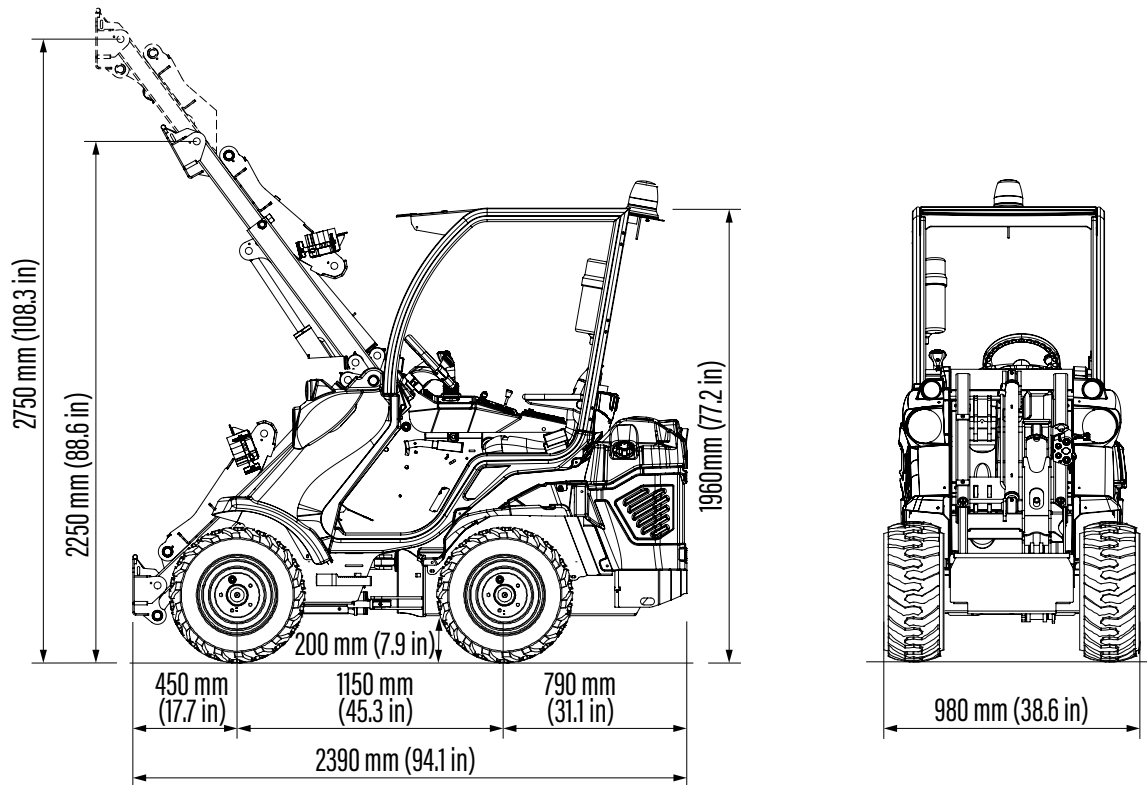

4 - 5 SERIES: 4.2 K - 5.2 K

<http://tiny.cc/4seriesEN>

(*) 5.2 K

Model	4.2 K	5.2 K
Engine	Kubota D722 - 3 cyl. - 719 cc.	Kubota D902 - 3 cyl. - 898 cc.
Emission Standard	Stage V and Tier 4 Final	
Power (Iso Gross) / Torque	20 HP / 45.8 Nm @ 2600 rpm	25 HP / 55 Nm @ 2400 rpm
Fuel	Diesel	
Transmission	Hydrostatic	
Drive speed (max.) ⁽¹⁾	14 km/h (8.7 mph)	
Aux. hydraulics oil flow	36 l/min (9.5 GPM)	
Max. lifting height	2,75 m (108 in)	
Tipping load, max. ⁽²⁾	1100 kg (2425 lbs)	1110 kg (2447 lbs)
Lifting capacity straight, max. ⁽³⁾	880 kg (1940 lbs)	890 kg (1962 lbs)
Breakout force / 50 cm (19.7 in)	800 kg (1764 lbs)	
Pushing force (c)	900 kgf (900 kp)	
Average ground pressure (w/standard tires)	878 kg/m ² (180 lbs/sqft)	905 kg/m ² (185 lbs/sqft)
Turning radius: inside/outside	890/1890 mm (35/74.4 in)	
Standard tires (Tractor profile)	23x8.50-12	
Weight	990 kg (2190 lbs)	1020 kg (2250 lbs)
Product Code	C944001	C977017

⁽¹⁾ Maximum speed that can be achieved with the largest diameter tires available, on a flat surface and machine without attachments.

⁽²⁾ Tipping limit, when the machine is straight, with rear weights and boom lifted just off the ground. Weight of attachment included.

Tires size	Height	Width
23x8.50-12	1960 mm (77.2 in)	980 mm (38.6 in)
23x10.50-12 ET-25	1960 mm (77.2 in)	1090 mm (42.9 in)
27x8.50-15	2010 mm (79.1 in)	1000 mm (39.4 in)
26x12.00-12 ET-50	1998 mm (78.6 in)	1200 mm (47.2 in)